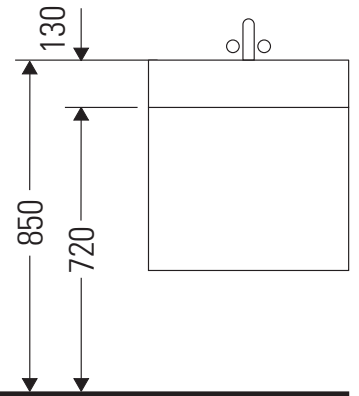

X-Large

XL 6047

Mounting instructions

Vero # 045412

Instructions for use

The bathroom furniture range complies with the standards and guidelines applicable at the time of delivery and is designed for use in bathrooms. Direct contact with water should be avoided, for example, when showering.