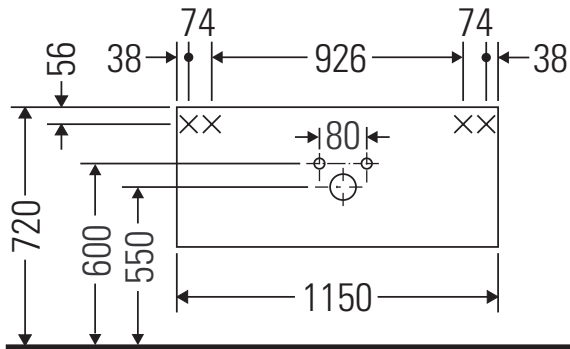

X-Large

XL 6047

Mounting instructions

Vero # 045412

Instructions for use

The bathroom furniture range complies with the standards and guidelines applicable at the time of delivery and is designed for use in bathrooms. Direct contact with water should be avoided, for example, when showering.