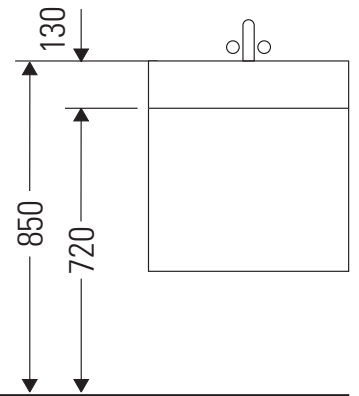

X-Large

XL 6047

Mounting instructions

Vero # 045412

Instructions for use

The bathroom furniture range complies with the standards and guidelines applicable at the time of delivery and is designed for use in bathrooms. Direct contact with water should be avoided, for example, when showering.