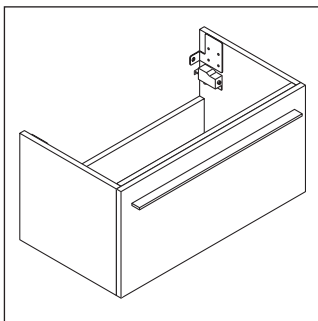

X-Large

XL 6047

Mounting instructions

Vero # 045412

Instructions for use

The bathroom furniture range complies with the standards and guidelines applicable at the time of delivery and is designed for use in bathrooms. Direct contact with water should be avoided, for example, when showering.