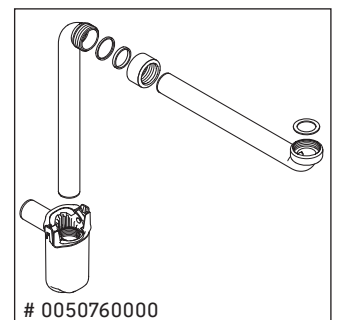

X-Large

XL 6047

Mounting instructions

Vero # 045412

Instructions for use

The bathroom furniture range complies with the standards and guidelines applicable at the time of delivery and is designed for use in bathrooms. Direct contact with water should be avoided, for example, when showering.