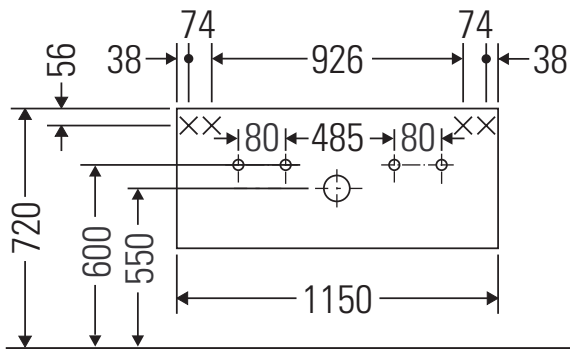

X-Large

XL 6047

Mounting instructions

Vero # 045412

Instructions for use

The bathroom furniture range complies with the standards and guidelines applicable at the time of delivery and is designed for use in bathrooms. Direct contact with water should be avoided, for example, when showering.